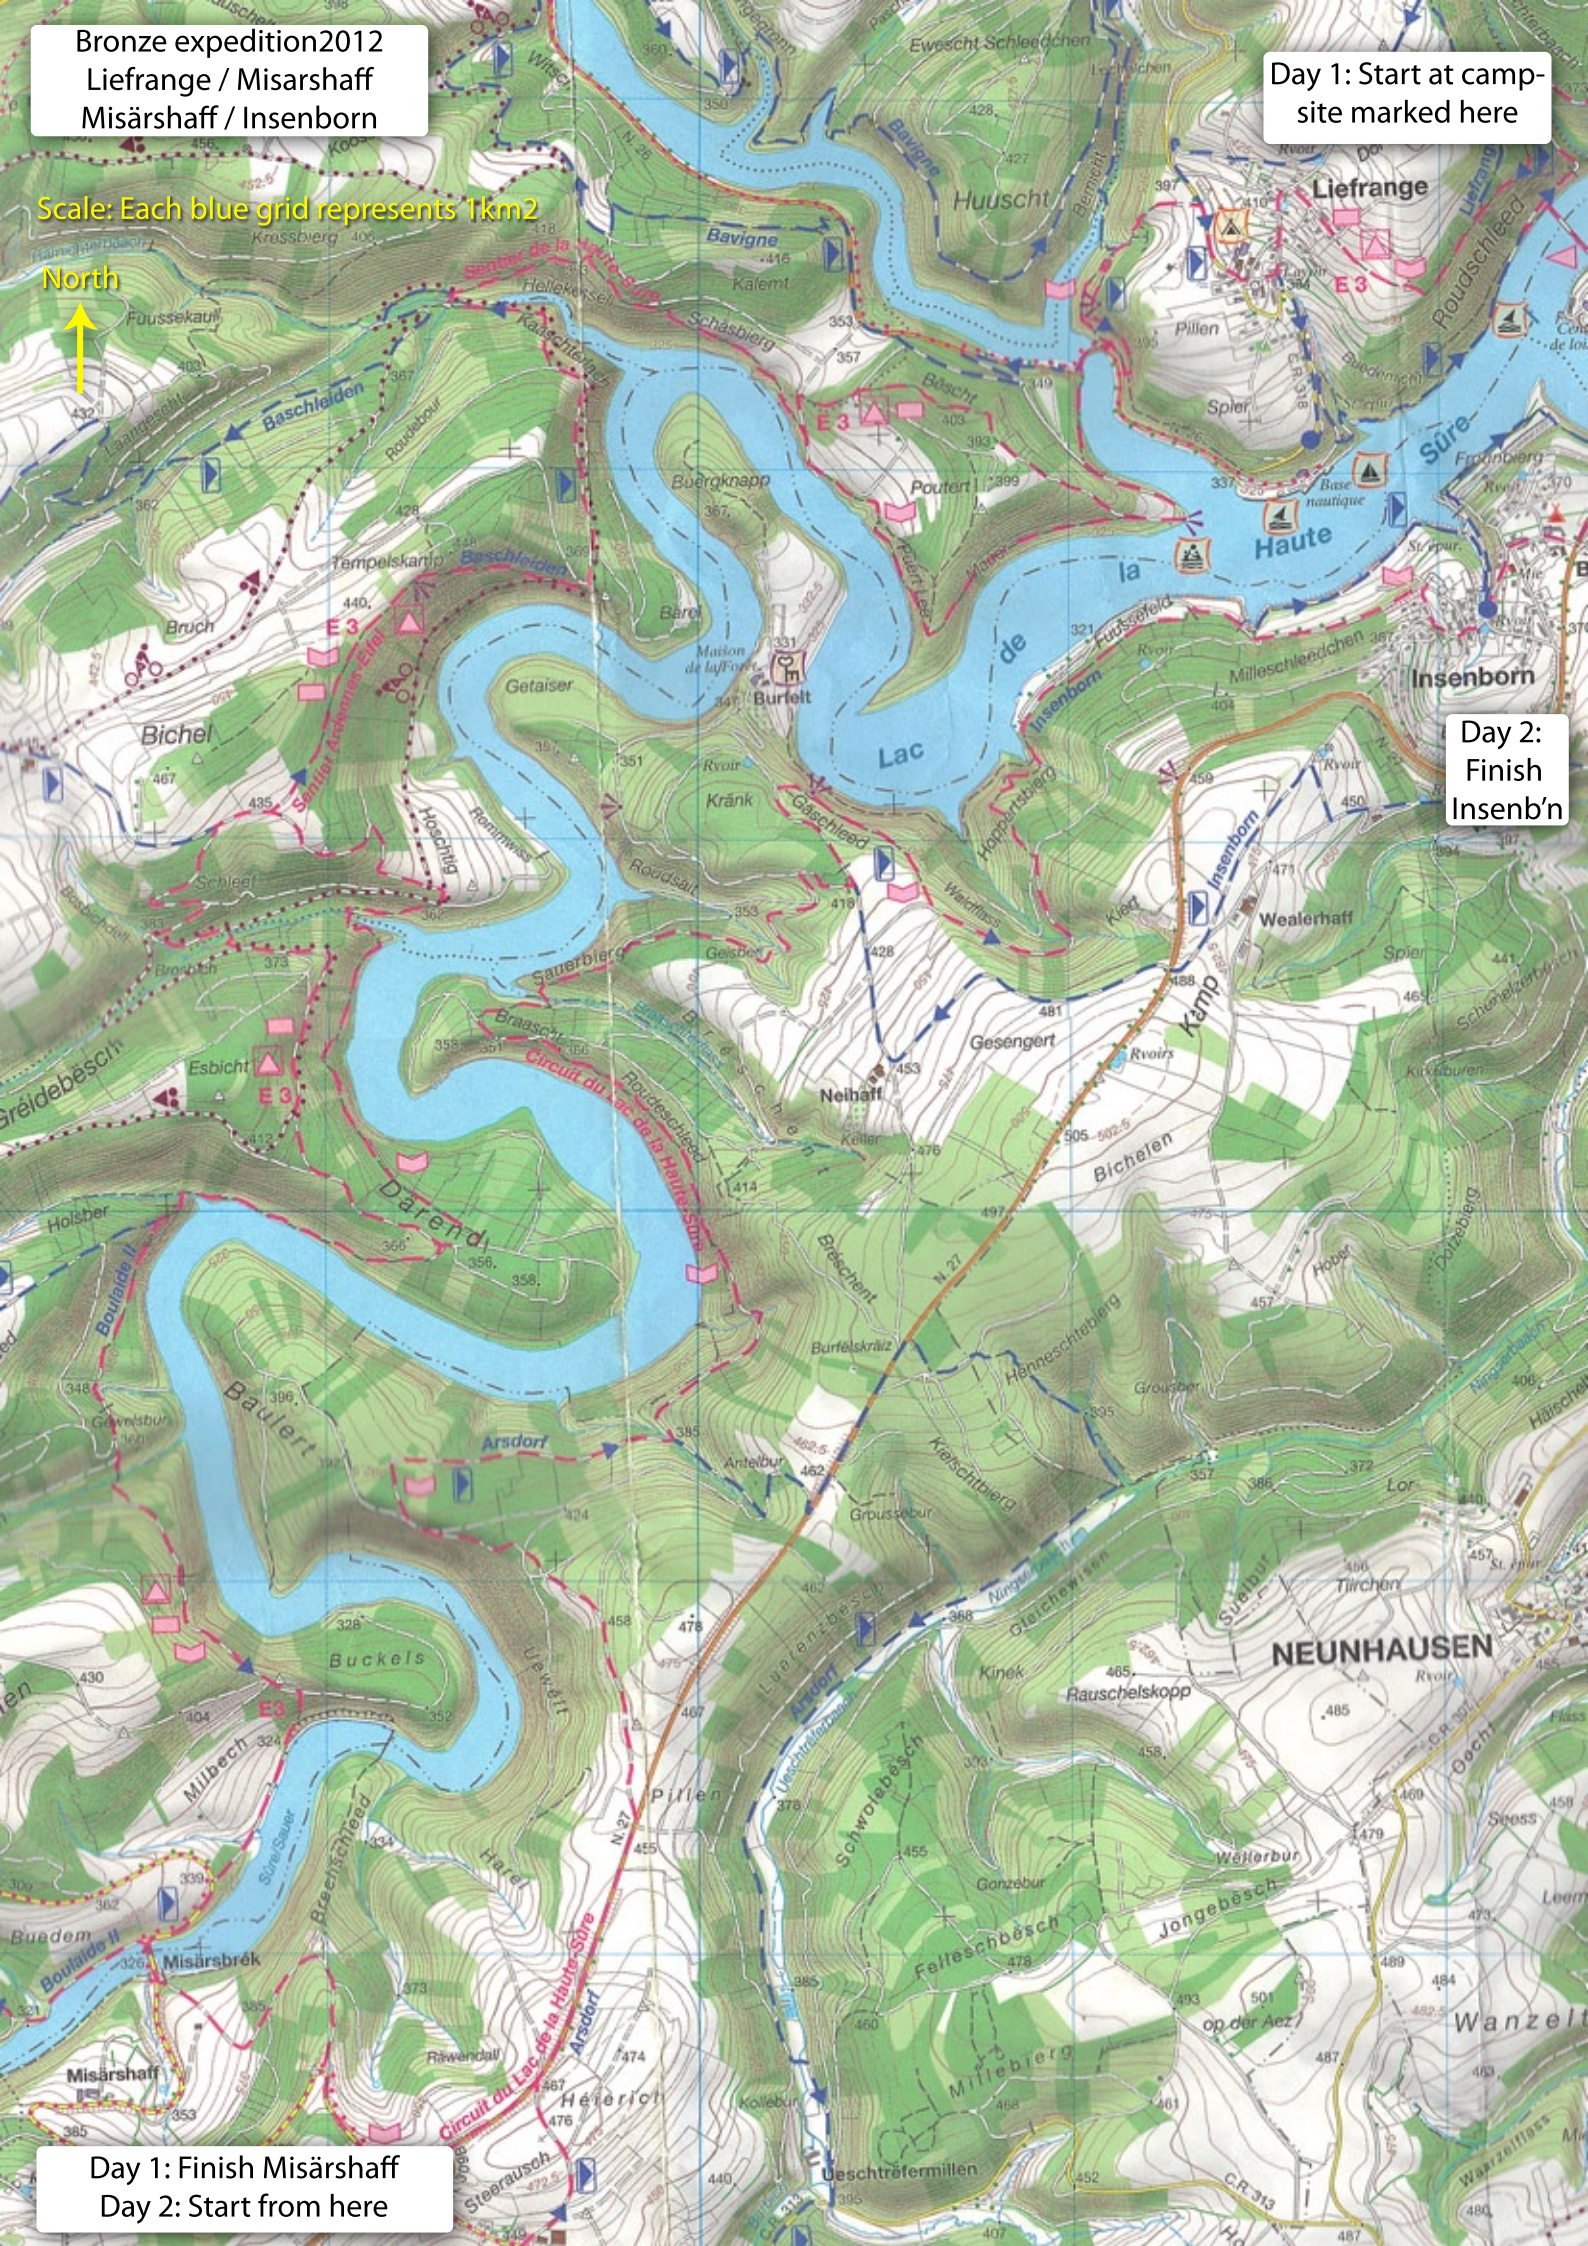

Bronze expedition2012
Liefrange / Misärshaff
Misärshaff / Insenborn

Day 1: Start at camp-
site marked here

Scale: Each blue grid represents 1km²

North

Day 2:
Finish
Insenb'n

Day 1: Finish Misärshaff
Day 2: Start from here